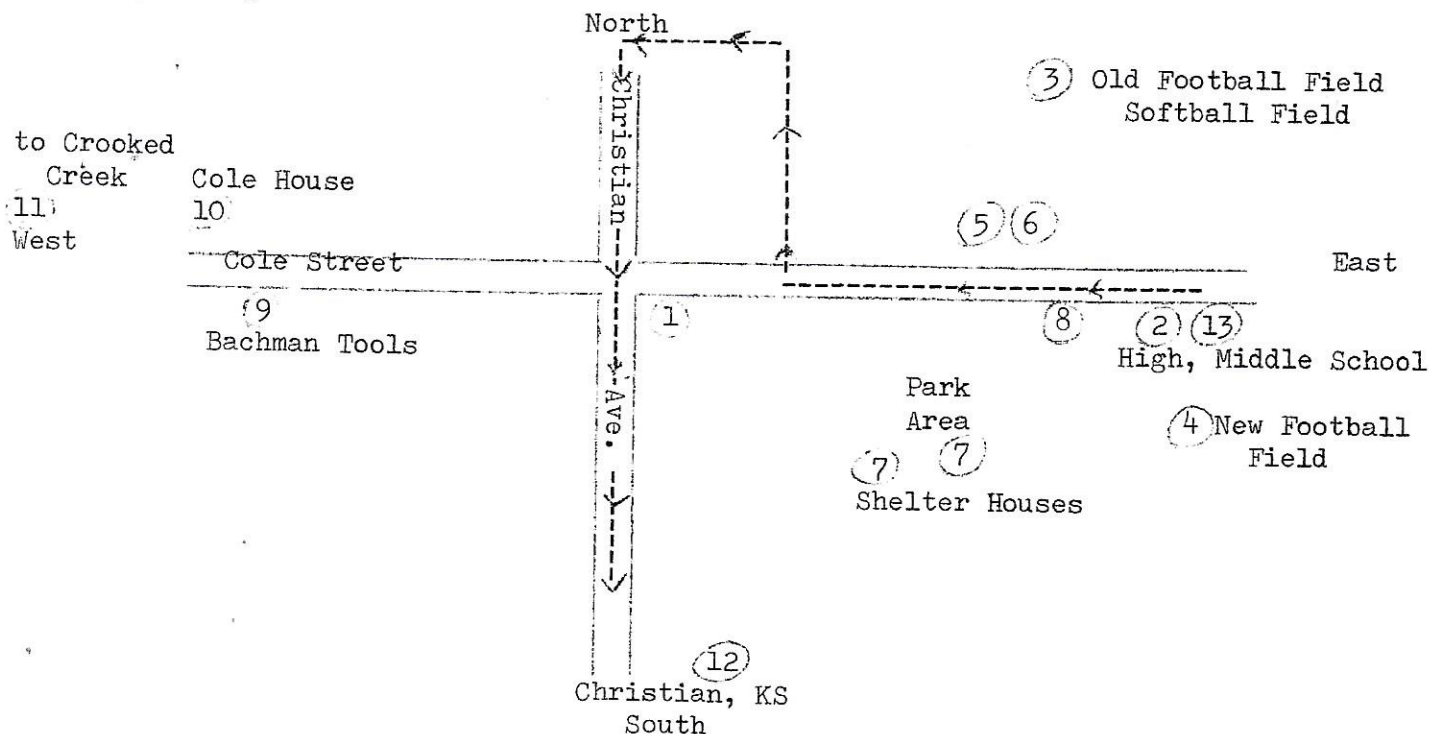

INFORMATION
 PIONEER HERITAGE FESTIVAL
 MOUNDRIDGE, KANSAS
 Saturday, August 18, 1979

Welcome to the pioneer heritage festival days at Moundridge!

Here is a guide to events and activities as an aid to your enjoyment and a list of sponsors who made these days possible.

An information booth at the AMOCO Standard station in the center of town will answer your inquiries and direct you. Have a good day!

1. Information booth at center of town
2. High School where parade assembles
3. Old Football Field Butchering 1:00 p.m.
Wheat threshing 3:00 p.m. - Old Timers Softball 8:45 p.m.
4. New Football Field Mini Tractor Pull 2:00 p.m.
5. Senior Citizens Center (Old Gym) Fine Arts and Crafts
6. Greer Auditorium Historical Displays, Family Mementos
Poppy Seed threshing - 11:30 a.m., 2:30 and 3:30 p.m.
and 2:30 p.m. on Sunday
7. Shelter Houses in Park - Ethnic Foods 9:00 to 5:00, Mechanical displays
8. West Zion Fellowship Hall - Sunday program at 2:00 and 3:00 p.m.
9. Adolph Bachman Tool Display
10. Thornton Cole House. In 1872 mid-way between McPherson and Newton
11. Crooked Creek P.O. Nov. 8, 1872 - July 14, 1876
12. Christian, KS, 1875-1887
13. Middle School Barbecue 6:00 p.m., Carry-in Supper 5:30 Sunday
14. -----Parade Route leaving high school