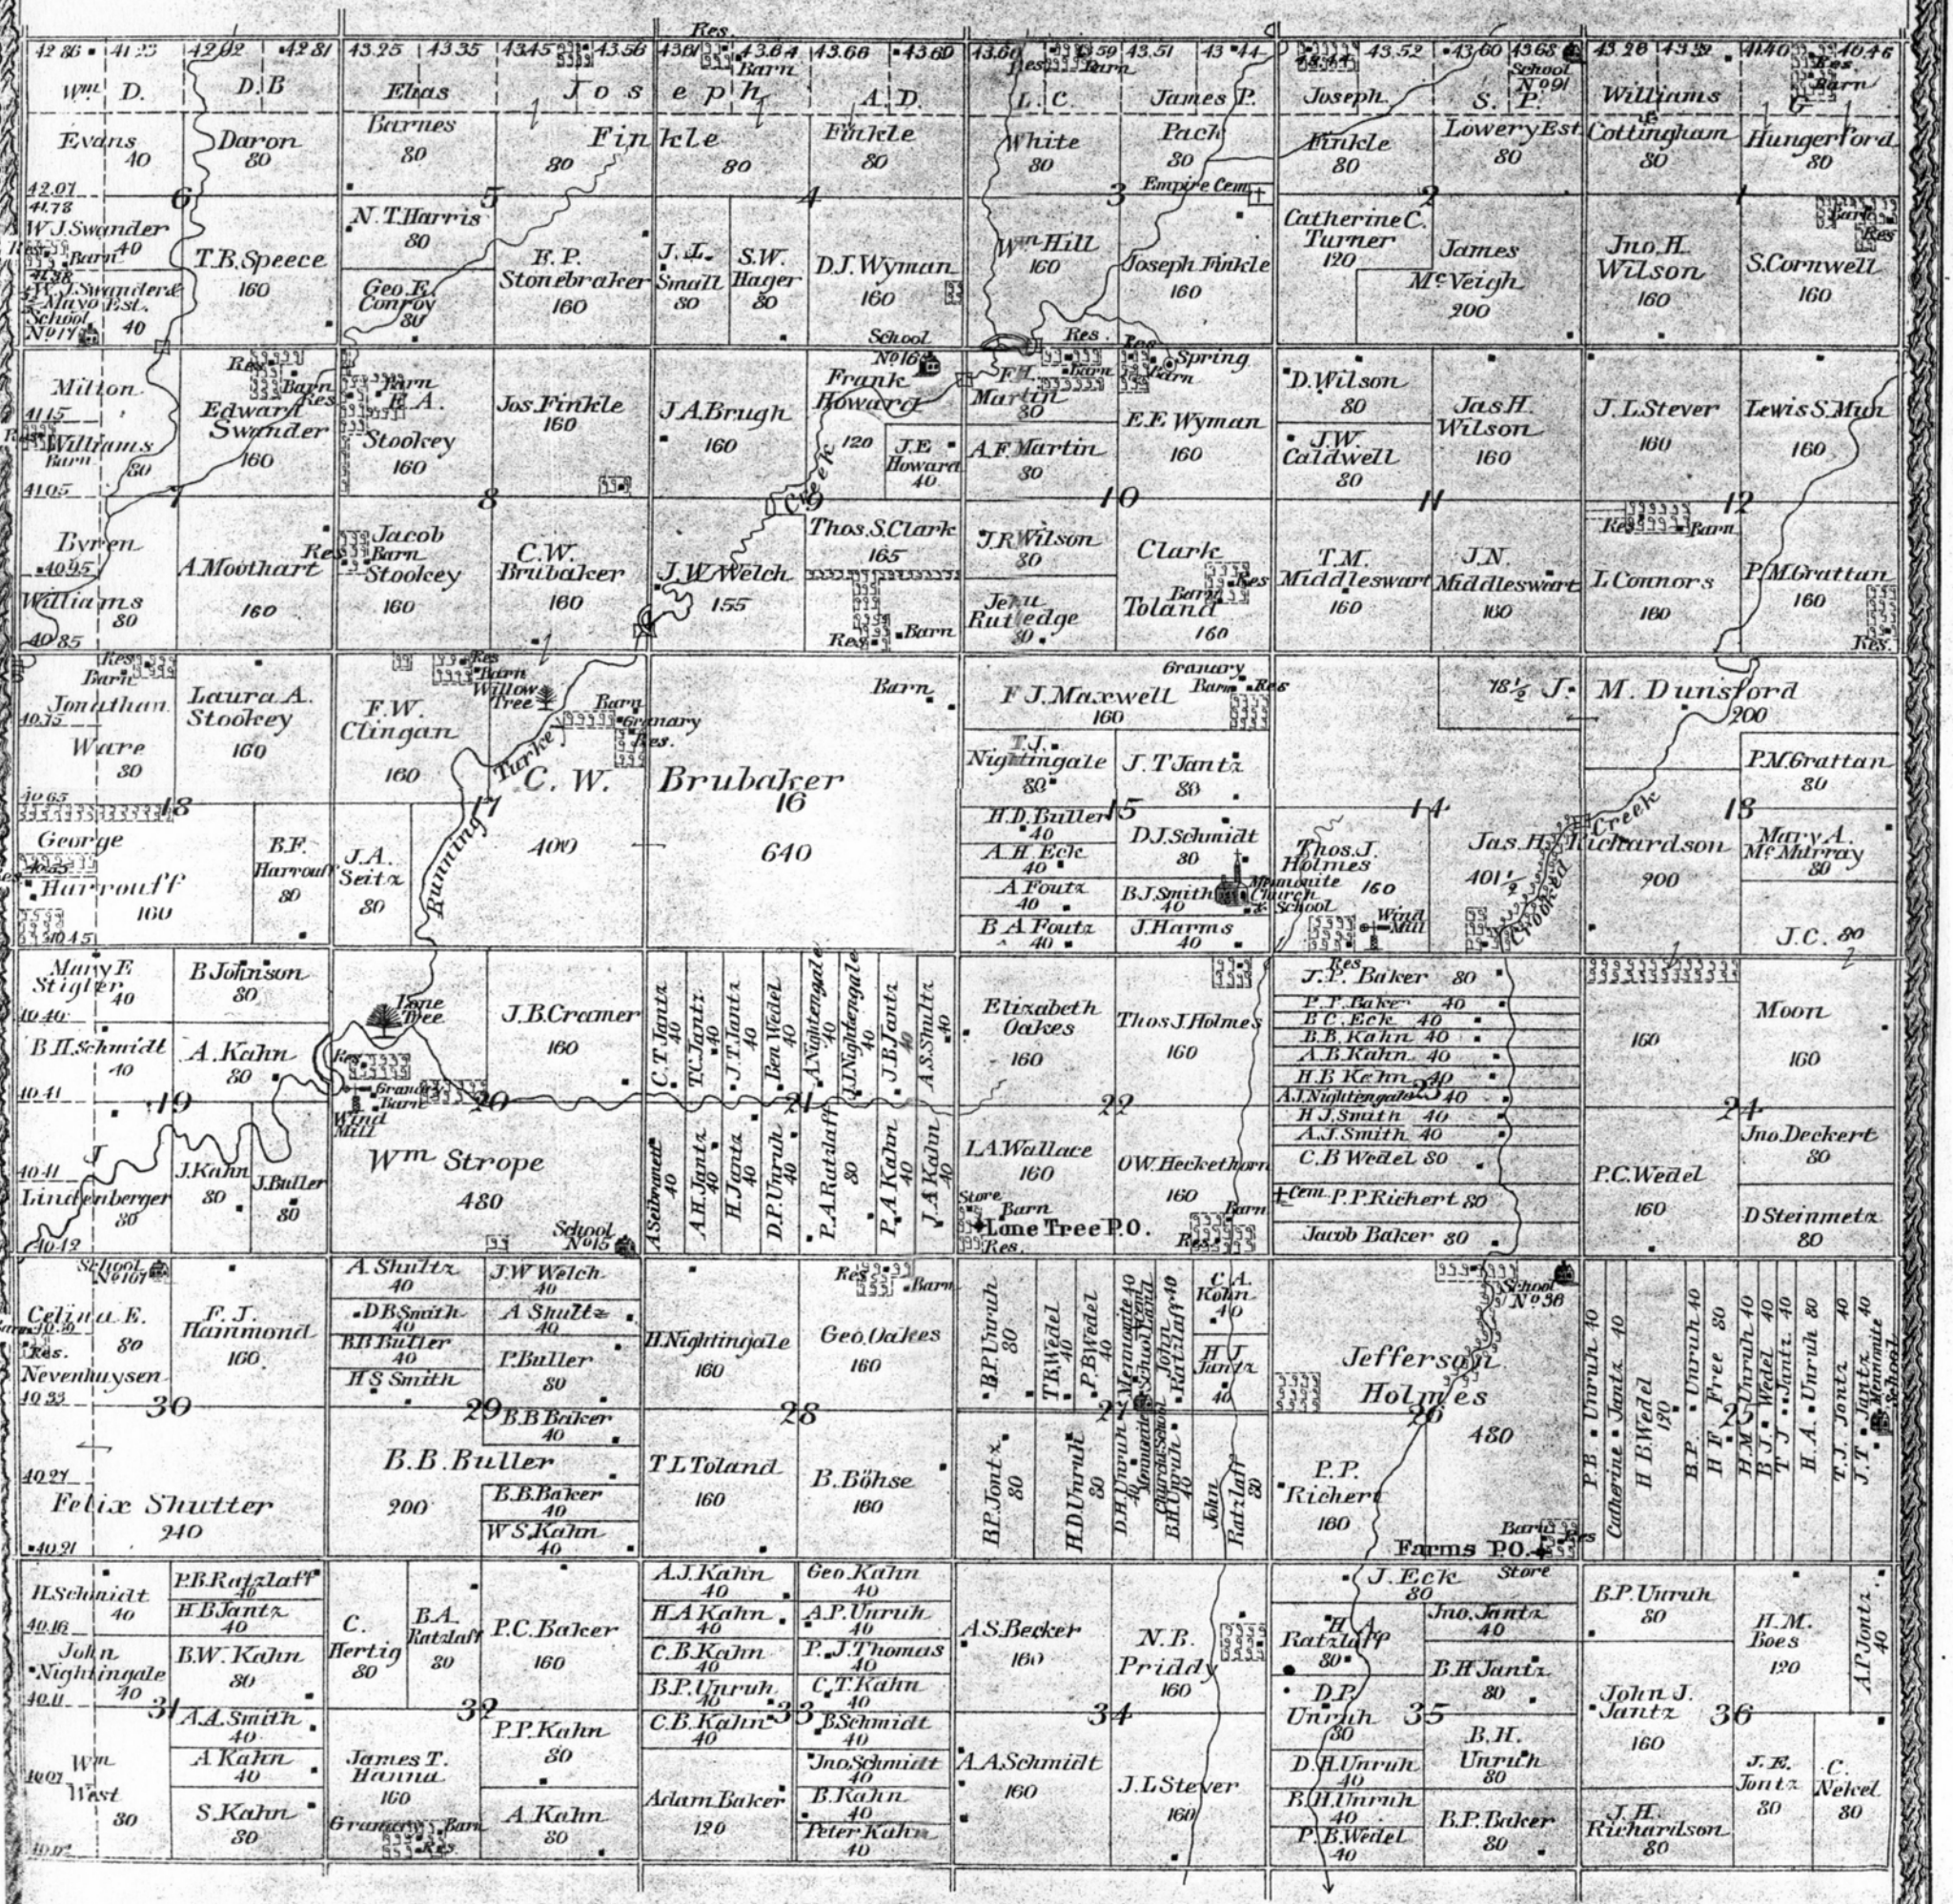

King City Township

Lone Tree Township

Turkey Creek Township

Mound Township

Location of
Hopefield Church

Alta Township

Garden Township

McPherson
County, KS

Harvey
County, KS

McPherson
County, KS

Harvey
County, KS

KING CITY

T. 20. S. R. 3. W.
Scale 2 inches 1 mile

LONE TREE

T. 20. S. R. 2. W
Scale 2 inches = 1 mile

TURKEY CREEK