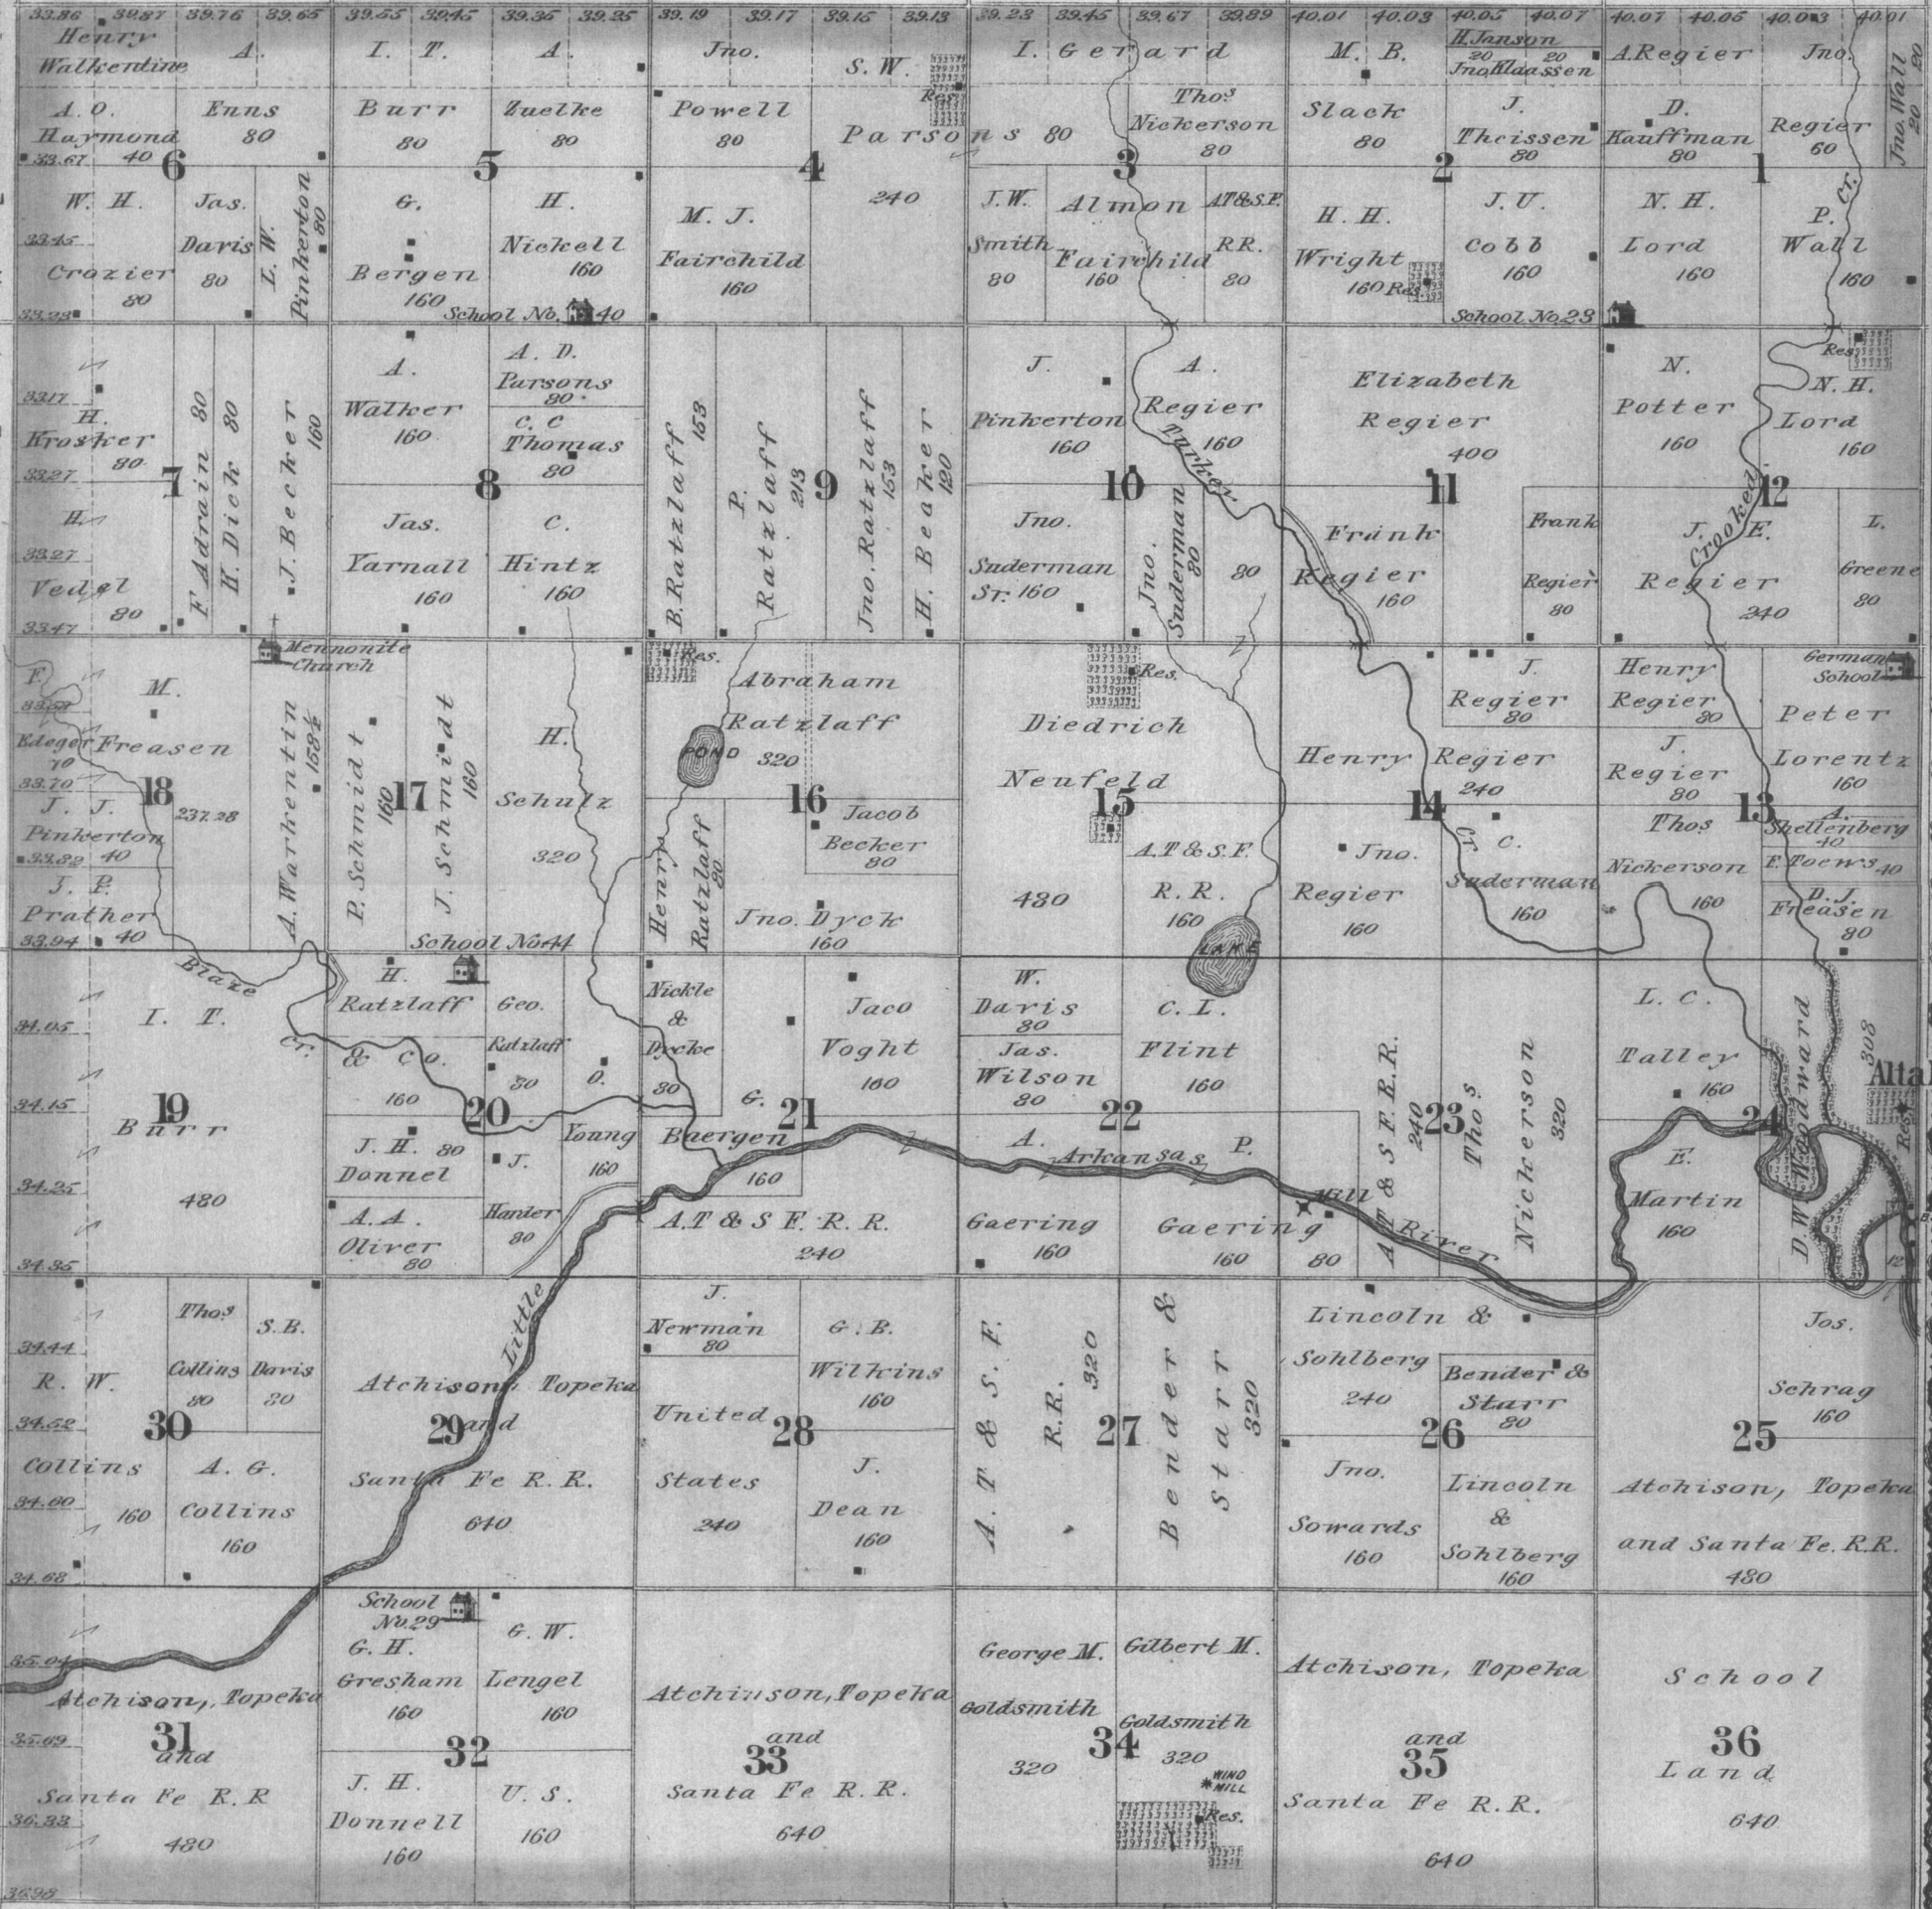

ALTA

T. 22. S. R. 3. W.
Scale 2 inches = 1 mile.

M E P H E R S O N C O U N T Y L I N E