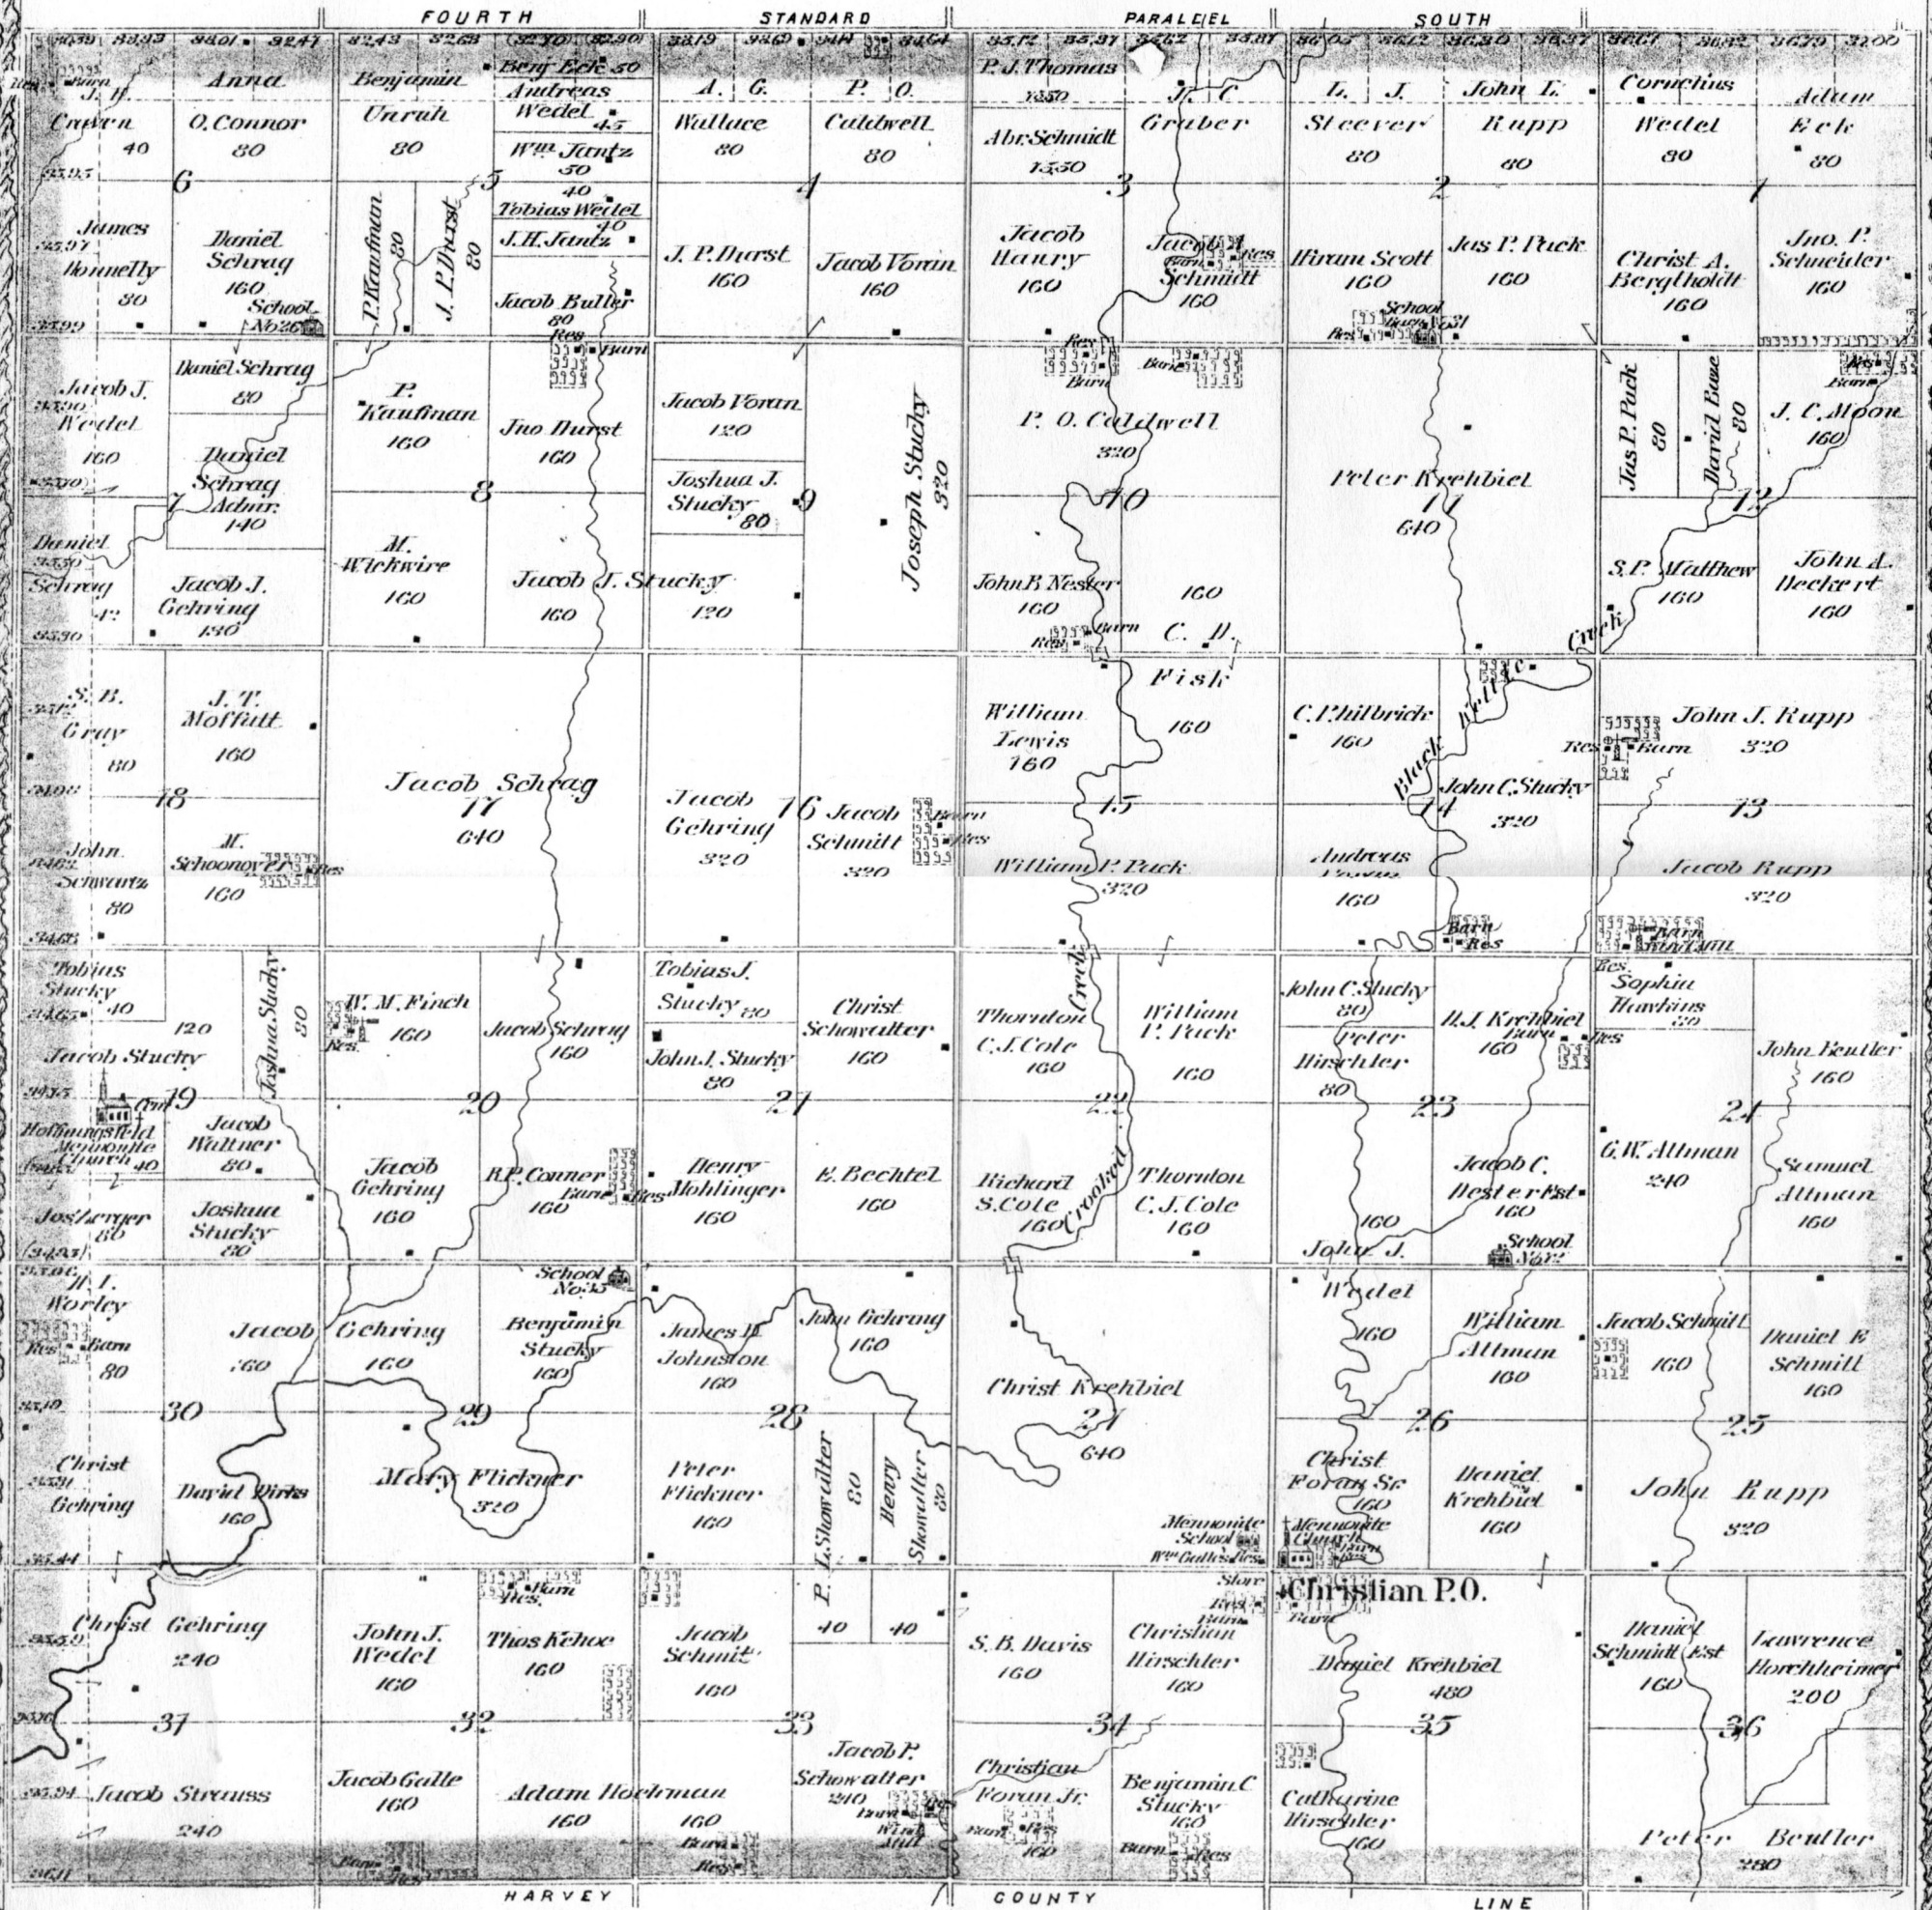

MO UNID

T. 27. S. R. 2. W.
Scale 2 inches = 1 mile